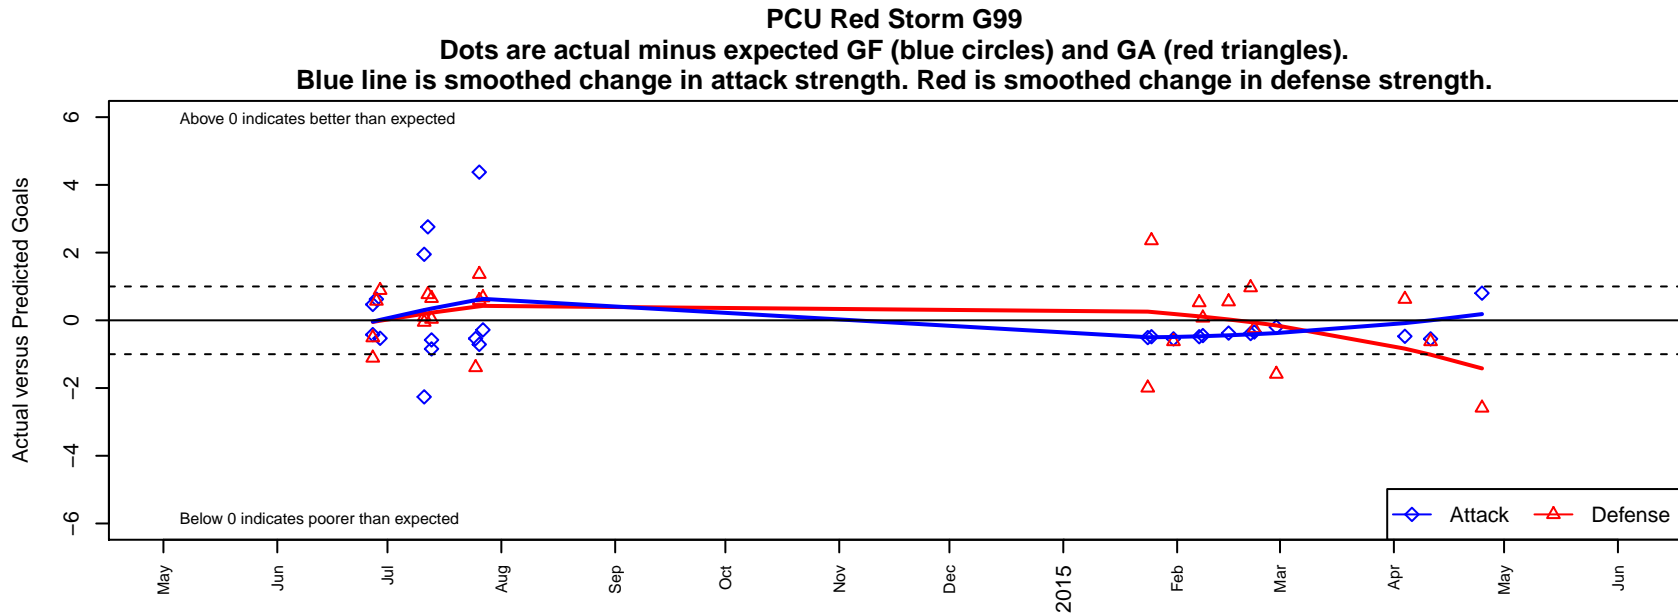

PCU Red Storm G99

Portland City United SC
 Portland, OR
 G99 total strength=1162
 attack=3.49 defense=3.52
 spr league = Win OYS G99-8 Premier

alt names used:
 PCUSC 99G Red
 PCU GU15 99 Red
 PCU 99 RED STORM
 PCU 99G Red
 PCU 99G Red

Venues played:
 2014 Clash At the Border Silver/Bronze U15
 2014 PCU Summer Classic U15
 2014 Crossfire Select Cup GU15 Gold
 2014 Win OYS G99-8 Premier
 2014 OYS State Cup G99

**attack and defense variance (black dot)
relative to other teams
and top 10 in region**

**attack and defense rating
relative to others at age
and all opponents in last 13 months**

**attack and defense rating
relative to others at age
and all opponents in last 13 months**

Performance relative to 13 month average

Performance relative to 13 month average

Distribution of opponents
 Red = Lose zone, Blue = Win zone, Green = Even
 Black line separates win/lose zones

lot. A=Neither has attack advantage, B=Opponent has both attack and defense advantage, C=Opponent has both attack and defense disadvantage, D=Both have