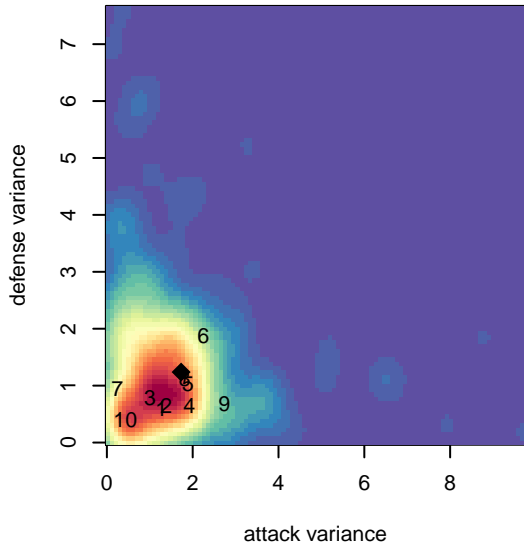

**attack and defense variance (black dot)
relative to other teams
and top 10 in region**