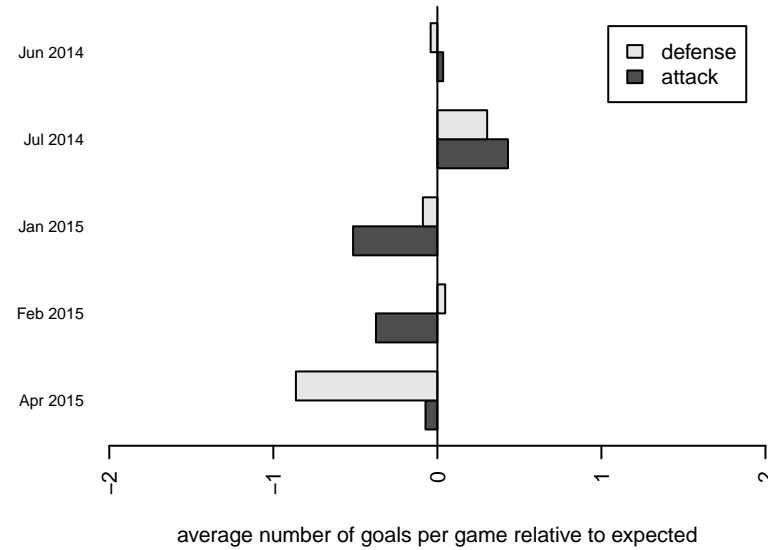

**attack and defense rating
relative to others at age
and all opponents in last 13 months**

**attack and defense rating
relative to others at age
and all opponents in last 13 months**

Performance relative to 13 month average

Performance relative to 13 month average

Distribution of opponents
 Red = Lose zone, Blue = Win zone, Green = Even
 Black line separates win/lose zones

lot. A=Neither has attack advantage, B=Opponent has both attack and defense advantage, C=Opponent has both attack and defense disadvantage, D=Both have