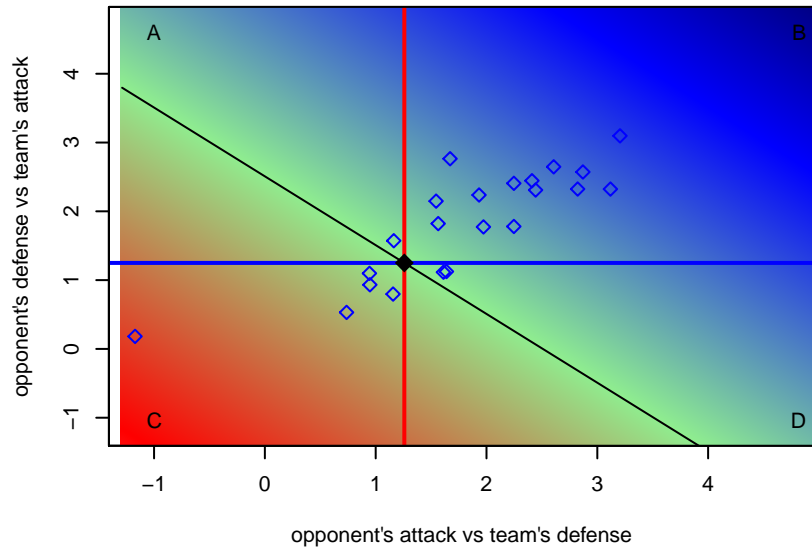

**attack and defense rating
relative to others at age
and all opponents in last 13 months**

**attack and defense rating
relative to others at age
and all opponents in last 13 months**

Performance relative to 13 month average

Performance relative to 13 month average

Distribution of opponents
 Red = Lose zone, Blue = Win zone, Green = Even
 Black line separates win/lose zones

lot. A=Neither has attack advantage, B=Opponent has both attack and defense advantage, C=Opponent has both attack and defense disadvantage, D=Both have