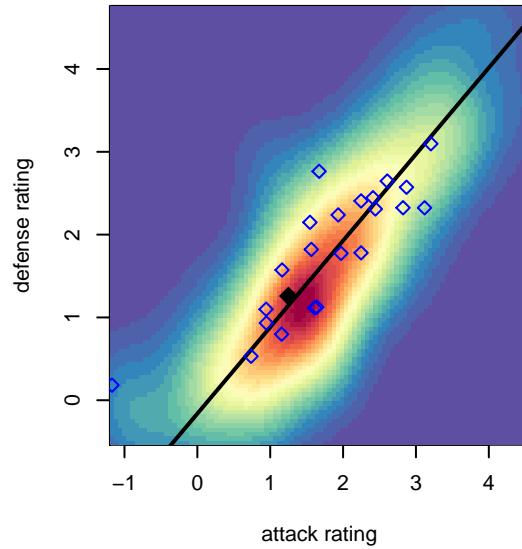

PCU Red Storm G99

Portland City United SC
 Portland, OR
 G99 total strength=1162
 attack=3.49 defense=3.52
 spr league = Win OYS G99-8 Premier

alt names used:
 PCUSC 99G Red
 PCU GU15 99 Red
 PCU 99 RED STORM
 PCU 99G Red
 PCU 99G Red

**attack and defense rating
relative to others at age
and all opponents in last 13 months**

**attack and defense rating
relative to others at age
and all opponents in last 13 months**

Performance relative to 13 month average

Performance relative to 13 month average

Distribution of opponents
 Red = Lose zone, Blue = Win zone, Green = Even
 Black line separates win/lose zones

lot. A=Neither has attack advantage, B=Opponent has both attack and defense advantage, C=Opponent has both attack and defense disadvantage, D=Both have