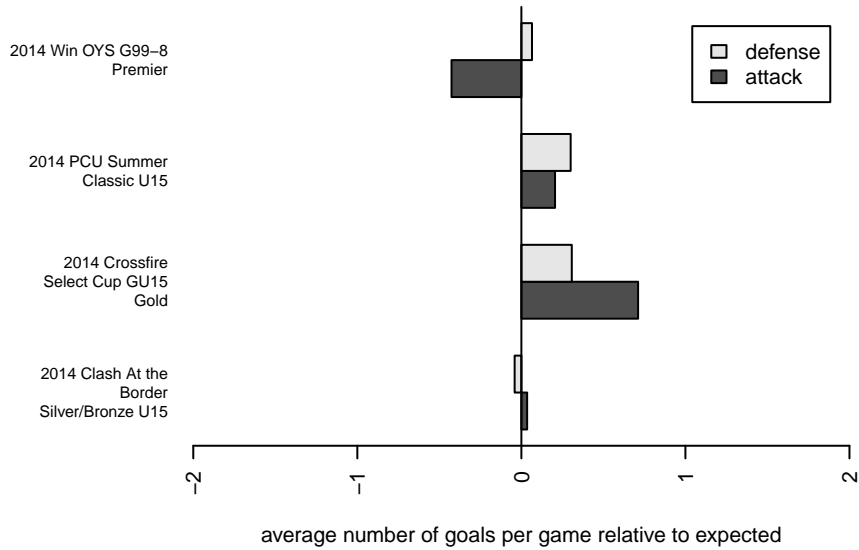

PCU Red Storm G99

Portland City United SC
 Portland, OR
 G99 total strength=1162
 attack=3.49 defense=3.52
 spr league = Win OYS G99-8 Premier

alt names used:
 PCUSC 99G Red
 PCU GU15 99 Red
 PCU 99 RED STORM
 PCU 99G Red
 PCU 99G Red

Venues played:
 2014 Clash At the Border Silver/Bronze U15
 2014 PCU Summer Classic U15
 2014 Crossfire Select Cup GU15 Gold
 2014 Win OYS G99-8 Premier
 2014 OYS State Cup G99

**attack and defense variance (black dot)
relative to other teams
and top 10 in region**

**attack and defense rating
relative to others at age
and all opponents in last 13 months**

**attack and defense rating
relative to others at age
and all opponents in last 13 months**

Performance relative to 13 month average

Performance relative to 13 month average

Distribution of opponents
 Red = Lose zone, Blue = Win zone, Green = Even
 Black line separates win/lose zones

lot. A=Neither has attack advantage, B=Opponent has both attack and defense advantage, C=Opponent has both attack and defense disadvantage, D=Both have