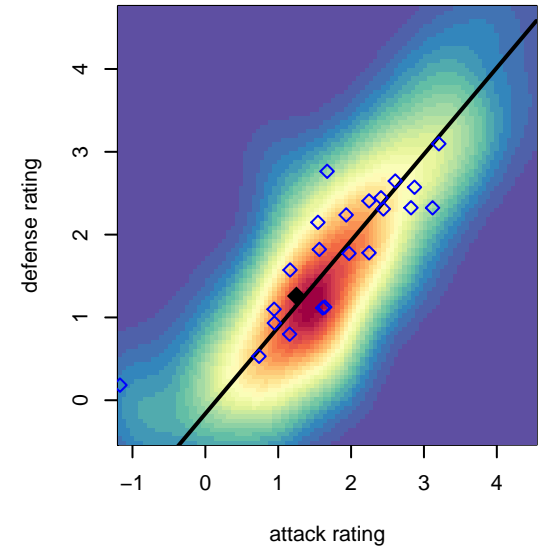

PCU Red Storm G99

Portland City United SC
 Portland, OR
 G99 total strength=1162
 attack=3.49 defense=3.52
 spr league = Win OYS G99-8 Premier

alt names used:
 PCUSC 99G Red
 PCU GU15 99 Red
 PCU 99 RED STORM
 PCU 99G Red
 PCU 99G Red

Venues played:
 2014 Clash At the Border Silver/Bronze U15
 2014 PCU Summer Classic U15
 2014 Crossfire Select Cup GU15 Gold
 2014 Win OYS G99-8 Premier
 2014 OYS State Cup G99

**attack and defense variance (black dot)
relative to other teams
and top 10 in region**

**attack and defense rating
relative to others at age
and all opponents in last 13 months**

**attack and defense rating
relative to others at age
and all opponents in last 13 months**

Performance relative to 13 month average

Performance relative to 13 month average

Distribution of opponents
 Red = Lose zone, Blue = Win zone, Green = Even
 Black line separates win/lose zones

lot. A=Neither has attack advantage, B=Opponent has both attack and defense advantage, C=Opponent has both attack and defense disadvantage, D=Both have